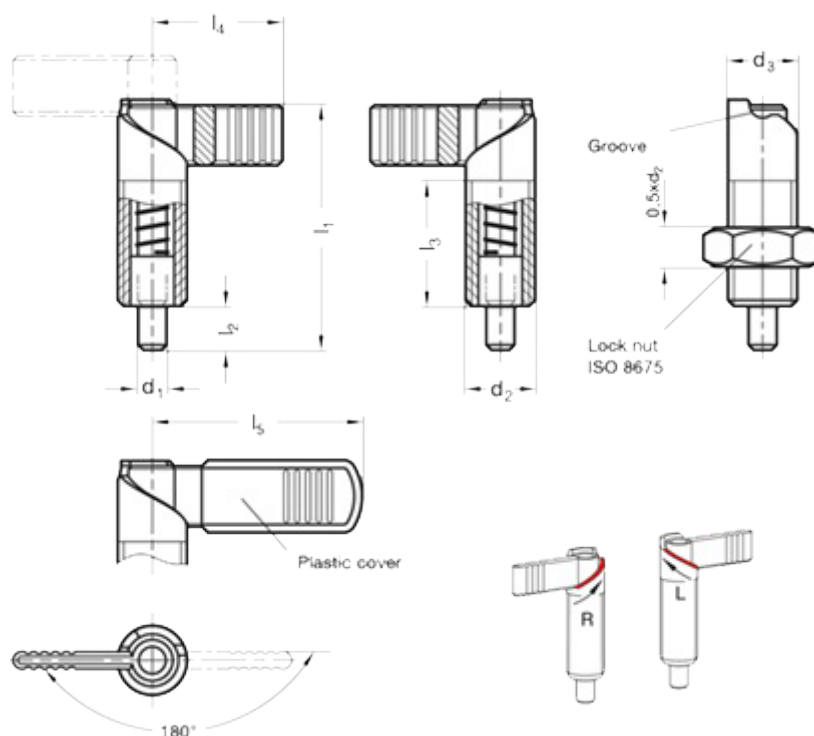

# Data Sheet

Article number: 2072168M1615LA

Description: E+G indexing plunger  
GN 721.5-8-M16x1,5-LA

## Measures

d1 = 8  
d2 = M16x1.5  
d3 = 16  
l1 = 56  
l2 = 10  
l3 = 30  
l4 = 32  
l5 = -

Spring load in N end = 11  
Spring load in N top = 29  
Weight in (g) = 120